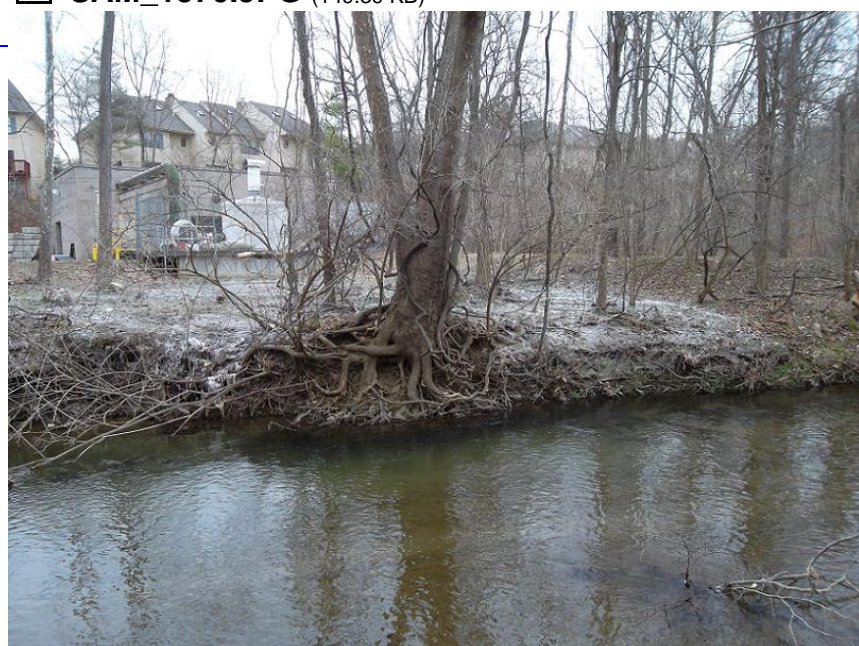

Subject: : Fly Fishing Locations

Topic: : valley creek

Re: valley creek

Author: : vealboy

Date: : 2014/4/14 18:09:08

URL:

Took these pics March 22, that white stuff on the ground isn't snow. Fished Valley in that stretch 4 times since the spill and the stream seems to be ok.

Attach file:

---

 **SAM\_1568.JPG** (149.15 KB)

 **SAM\_1569.JPG** (149.16 KB)

 **SAM\_1570.JPG** (149.39 KB)

 **SAM\_1571.JPG** (148.80 KB)