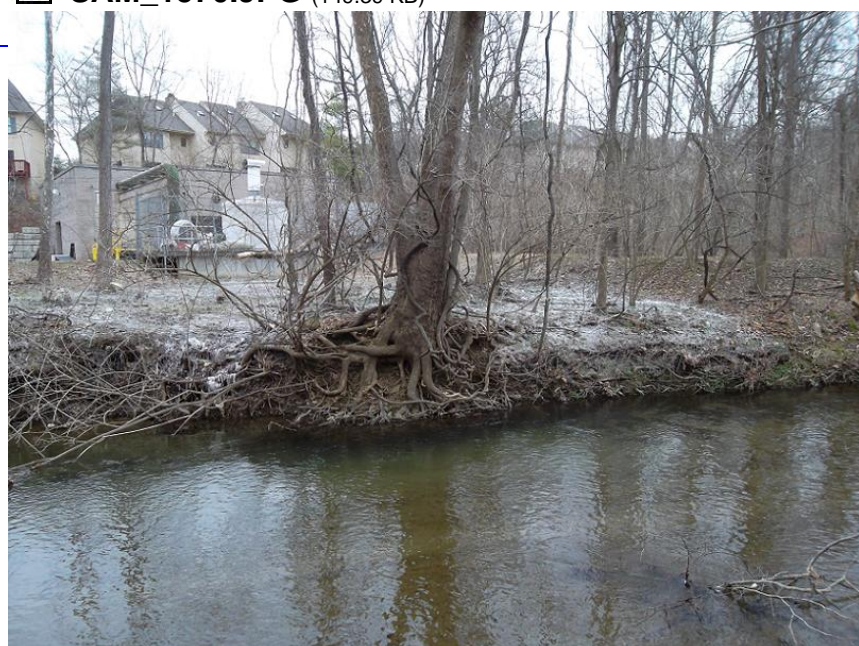

Subject: : Fly Fishing Locations

Topic: : valley creek

Re: valley creek

Author: : vealboy

Date: : 2014/4/14 18:09:08

URL:

Took these pics March 22, that white stuff on the ground isn't snow. Fished Valley in that stretch 4 times since the spill and the stream seems to be ok.

Attach file:

 **SAM_1568.JPG** (149.15 KB)

 **SAM_1569.JPG** (149.16 KB)

 **SAM_1570.JPG** (149.39 KB)

 **SAM_1571.JPG** (148.80 KB)