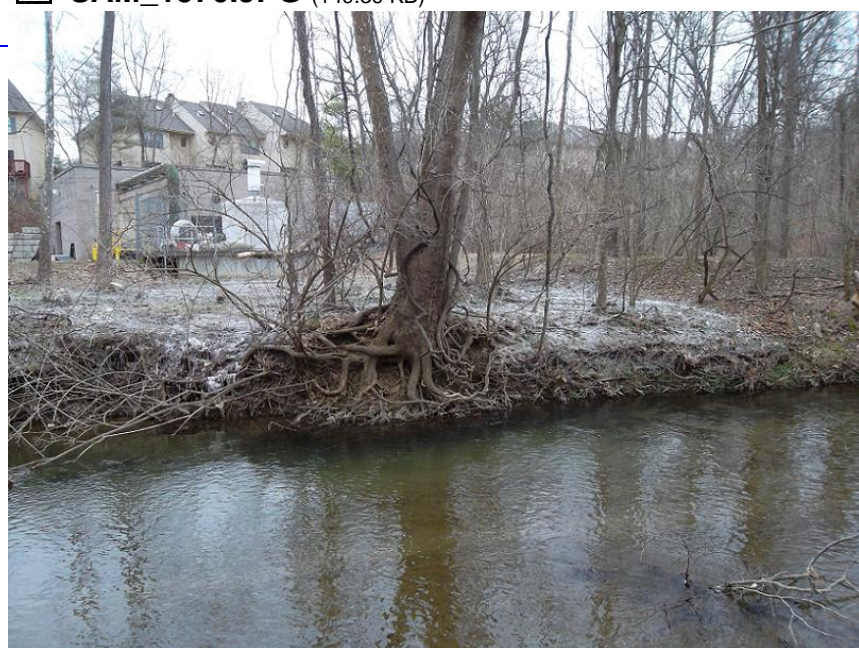

Subject: : Fly Fishing Locations

Topic: : valley creek

Re: valley creek

Author: : vealboy

Date: : 2014/4/14 18:09:08

URL:

Took these pics March 22, that white stuff on the ground isn't snow. Fished Valley in that stretch 4 times since the spill and the stream seems to be ok.

**Attach file:**

---

 **SAM\_1568.JPG** (149.15 KB)

 **SAM\_1569.JPG** (149.16 KB)

 **SAM\_1570.JPG** (149.39 KB)

 **SAM\_1571.JPG** (148.80 KB)