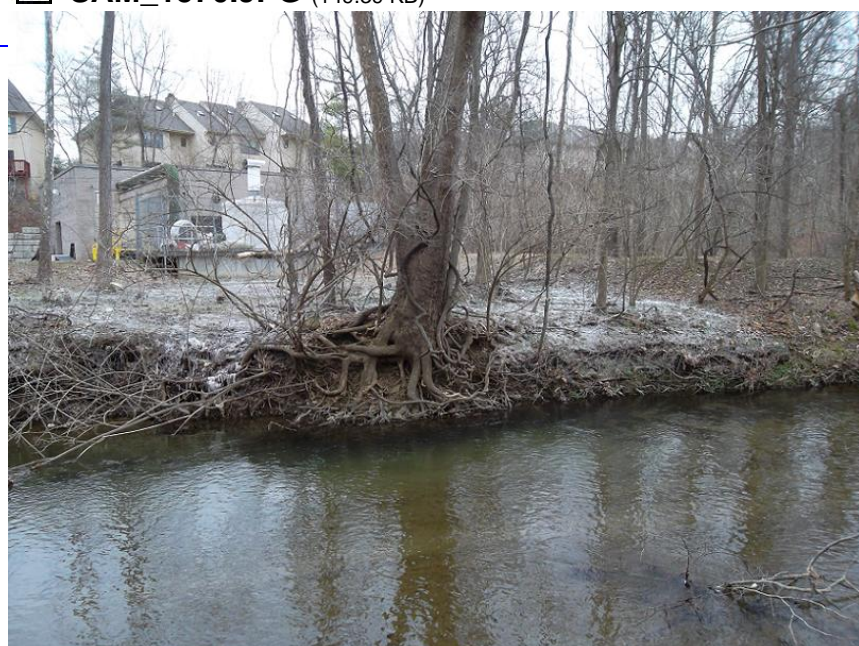

Subject: : Fly Fishing Locations

Topic: : valley creek

Re: valley creek

Author: : vealboy

Date: : 2014/4/14 18:09:08

URL:

Took these pics March 22, that white stuff on the ground isn't snow. Fished Valley in that stretch 4 times since the spill and the stream seems to be ok.

**Attach file:**

---

 **SAM\_1568.JPG** (149.15 KB)

 **SAM\_1569.JPG** (149.16 KB)

 **SAM\_1570.JPG** (149.39 KB)

 **SAM\_1571.JPG** (148.80 KB)