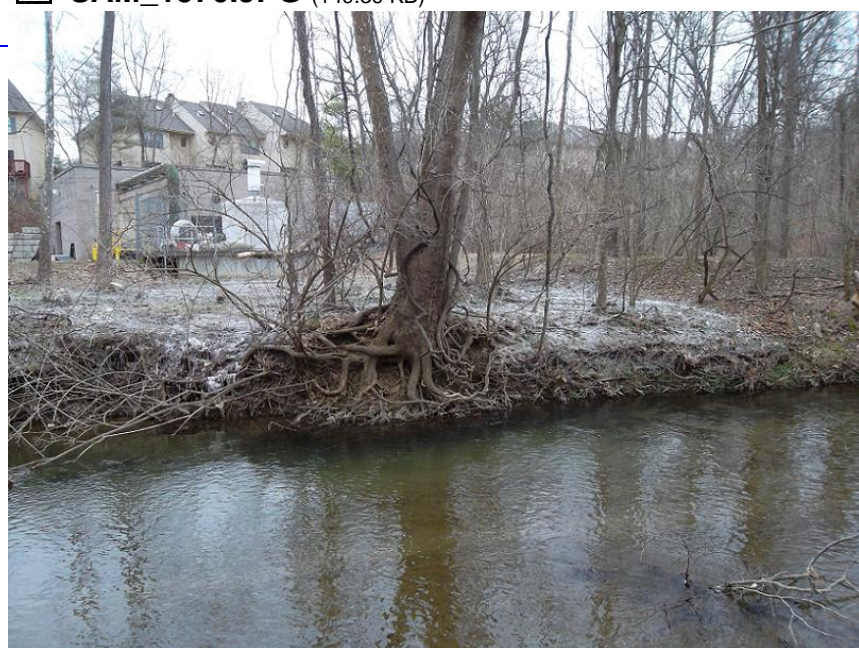

Subject: : Fly Fishing Locations

Topic: : valley creek

Re: valley creek

Author: : vealboy

Date: : 2014/4/14 18:09:08

URL:

Took these pics March 22, that white stuff on the ground isn't snow. Fished Valley in that stretch 4 times since the spill and the stream seems to be ok.

Attach file:

 **SAM_1568.JPG** (149.15 KB)

 **SAM_1569.JPG** (149.16 KB)

 **SAM_1570.JPG** (149.39 KB)

 **SAM_1571.JPG** (148.80 KB)