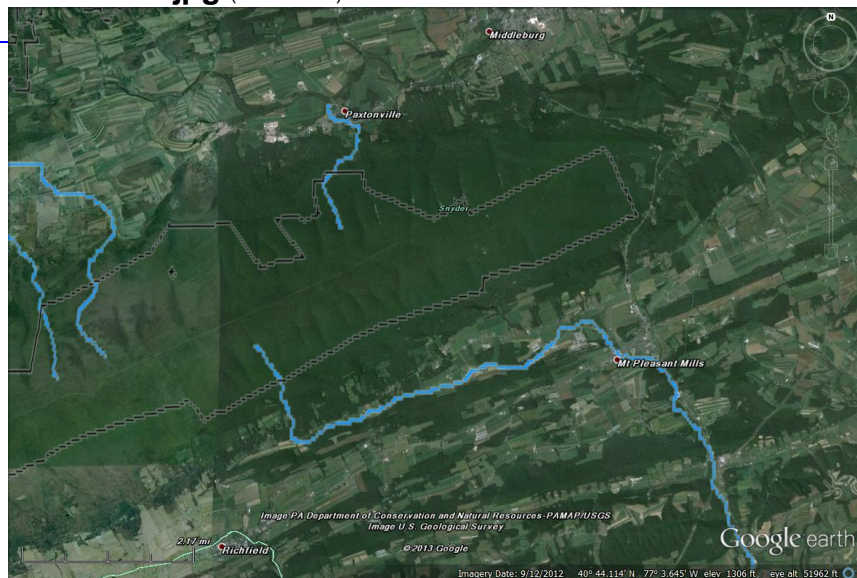


Subject: : Conservation

Topic: : All central PA streams doomed?

Re: All central PA streams doomed?

Author: : k-bob

Date: : 2014/3/25 7:16:15

URL:

another area, this one in Snyder... hills look trouty, but not many on nat repro, bedrock is tuscarora (green)

Attach file:

 **saasA.jpg** (141.96 KB)

 **wewer.jpg** (82.75 KB)