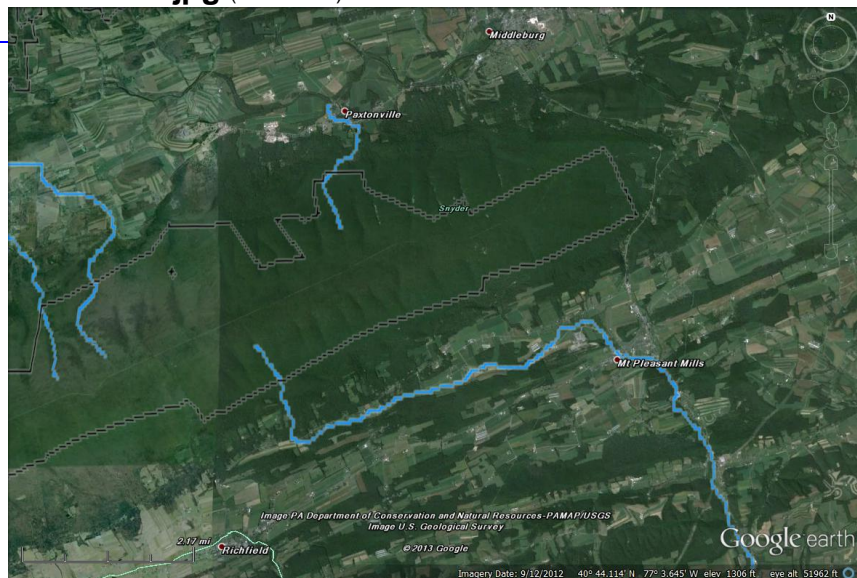

---

Subject: : Conservation

Topic: : All central PA streams doomed?

Re: All central PA streams doomed?

Author: : k-bob

Date: : 2014/3/25 7:16:15

URL:

another area, this one in Snyder... hills look trouty, but not many on nat repro, bedrock is tuscarora (green)

Attach file:

 **saasA.jpg** (141.96 KB)

 **wewer.jpg** (82.75 KB)