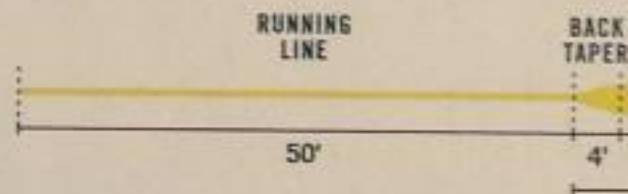

RIO[®]
PRODUCTS

SINK TIP SERIES

Sink Tip

FRESHWATER

RIO

PRODUCTS

A series of sinking tip lines specifically built for anglers that like a balanced casting rig. A unique, fatter body section eliminates the "kick" usually associated with casting sink tip lines; while the longer front tapers ensure the line does not dump on the forward cast. The supple floating body section allows anglers to easily mend and control the way the fly fishes, making it ideal for river anglers. Each line has a welded loop on the front end for easy rigging.

- Easy section character
- Dense tip for
- Smooth that
- Welded

Example: WF-8-F/S3
Overall Length: 90'

Example: 24' Tip 150Gr
Overall Length: 100'

The Northern Angler
Rio Streamer Tip DC300gr 24' t

Next is a new without tags BW dual 4pc travel rod and reel case. Looks like a nice case with hard plastic tubing and rod separator sleeves. Also has 2 external pockets for odds and ends. Asking \$50 local pick up or buyer pays shipping.