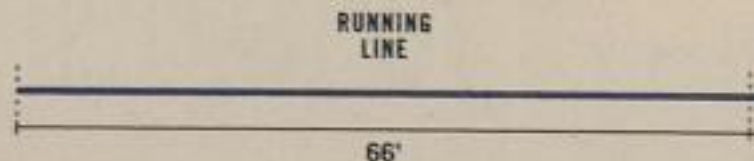

RIO[®]
PRODUCTS

SINK TIP SERIES

Sink Tip

FRESHWATER

RIO

PRODUCTS

A series of sinking tip lines specifically built for anglers that like a balanced casting rig. A unique, fatter body section eliminates the "kick" usually associated with casting sink tip lines; while the longer front tapers ensure the line does not dump on the forward cast. The supple floating body section allows anglers to easily mend and control the way the fly fishes, making it ideal for river anglers. Each line has a welded loop on the front end for easy rigging.

- Easy section character
- Dense tip for
- Smooth that
- Welded

Example: WF-8-F/S3
Overall Length: 90'

Example: 24' Tip 150Gr
Overall Length: 100'

The Northern Angler
Rio Streamer Tip DC300gr 24' t

Next is a new without tags BW dual 4pc travel rod and reel case. Looks like a nice case with hard plastic tubing and rod separator sleeves. Also has 2 external pockets for odds and ends. Asking \$50 local pick up or buyer pays shipping.