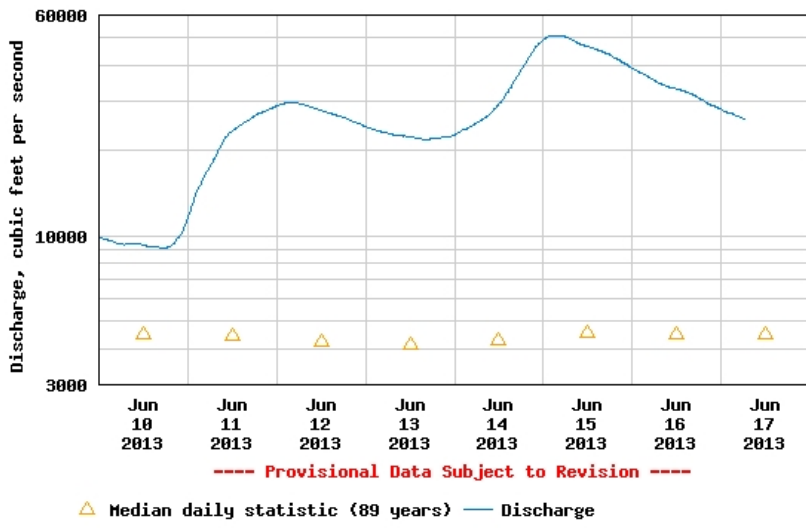

Attach file:

**A River.JPG** (78.03 KB)

USGS 03031500 Allegheny River at Parker, PA

**D River.JPG** (82.01 KB)

USGS 01446500 Delaware River at Belvidere NJ

S River.JPG (78.31 KB)

USGS 01570500 Susquehanna River at Harrisburg, PA