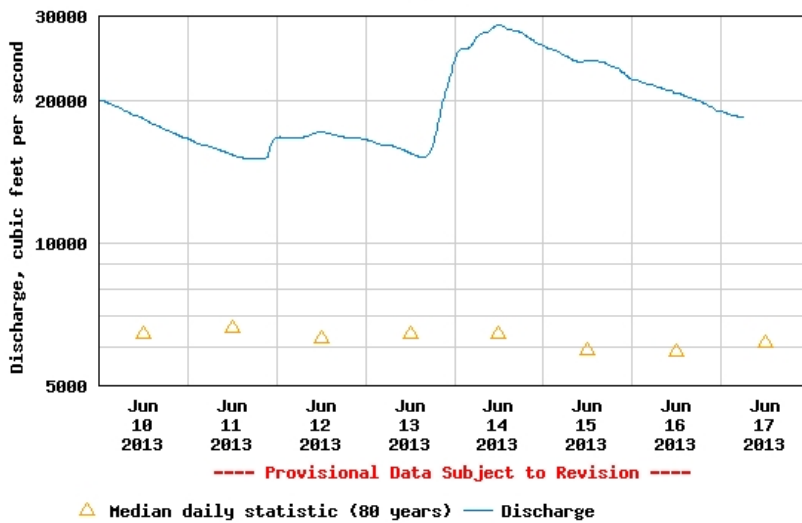

Subject: : Warm Water & Salt Water Fly-Fishing

Topic: : SMB YOY survival?

SMB YOY survival?

Author: : afishinado

Date: : 2013/6/17 7:00:25

URL:

Given the monsoon-like rain storms we have had in the last week or so and the high levels of the rivers right now, just after the SMB spawn, is this the worst case scenario for YOY survival?.....Mike?

Attach file:

A River.JPG (78.03 KB)

USGS 03031500 Allegheny River at Parker, PA

D River.JPG (82.01 KB)