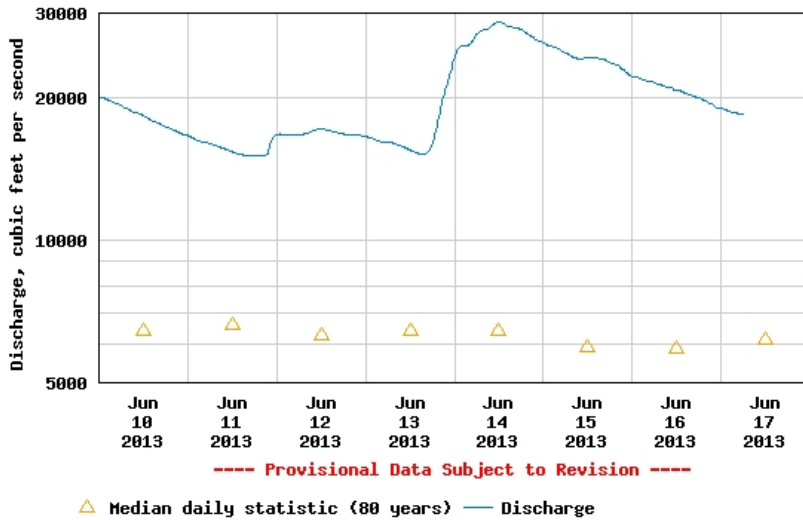

Subject: : Warm Water & Salt Water Fly-Fishing

Topic: : SMB YOY survival?

SMB YOY survival?

Author: : afishinado

Date: : 2013/6/17 7:00:25

URL:

Given the monsoon-like rain storms we have had in the last week or so and the high levels of the rivers right now, just after the SMB spawn, is this the worst case scenario for YOY survival?.....Mike?

Attach file:

A River.JPG (78.03 KB)

USGS 03031500 Allegheny River at Parker, PA

D River.JPG (82.01 KB)