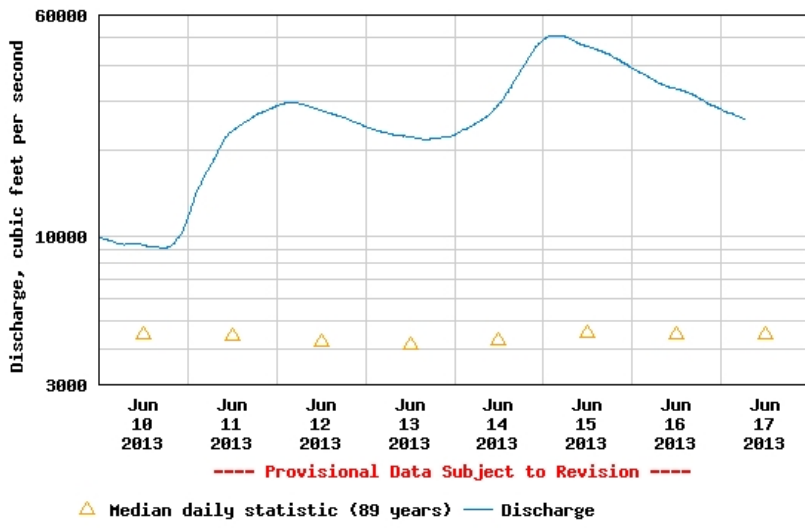

Attach file:

A River.JPG (78.03 KB)

USGS 03031500 Allegheny River at Parker, PA

D River.JPG (82.01 KB)

USGS 01446500 Delaware River at Belvidere NJ

S River.JPG (78.31 KB)

USGS 01570500 Susquehanna River at Harrisburg, PA