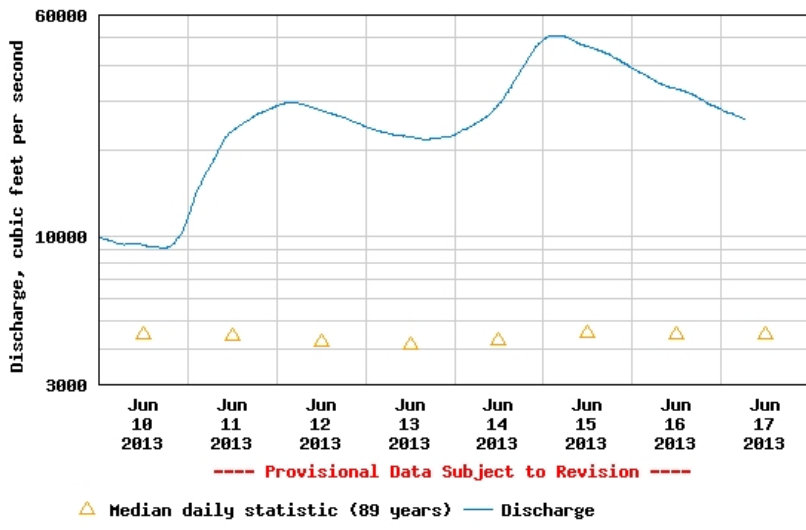

Attach file:

A River.JPG (78.03 KB)

USGS 03031500 Allegheny River at Parker, PA

D River.JPG (82.01 KB)

USGS 01446500 Delaware River at Belvidere NJ

S River.JPG (78.31 KB)

USGS 01570500 Susquehanna River at Harrisburg, PA