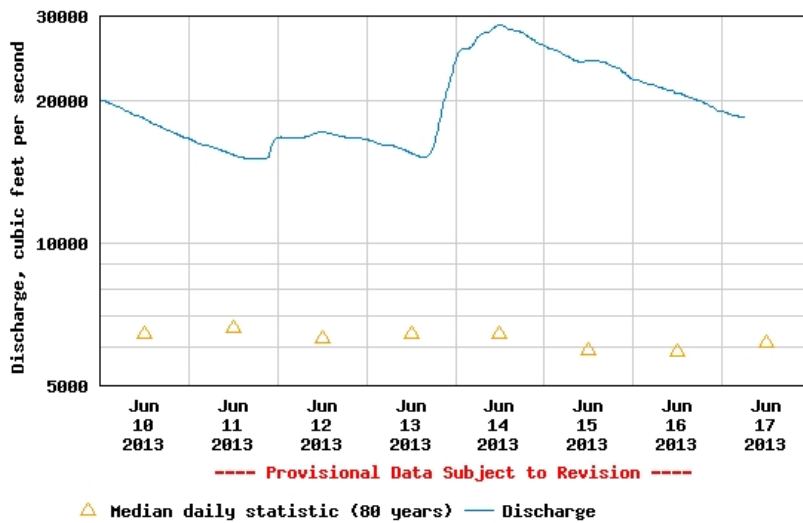

Subject: : Warm Water & Salt Water Fly-Fishing

Topic: : SMB YOY survival?

SMB YOY survival?

Author: : afishinado

Date: : 2013/6/17 7:00:25

URL:

Given the monsoon-like rain storms we have had in the last week or so and the high levels of the rivers right now, just after the SMB spawn, is this the worst case scenario for YOY survival?.....Mike?

Attach file:

A River.JPG (78.03 KB)

USGS 03031500 Allegheny River at Parker, PA

D River.JPG (82.01 KB)