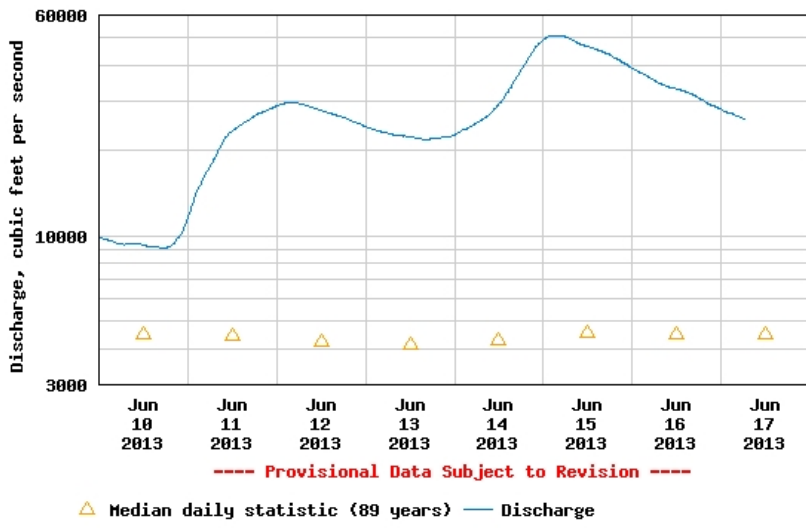

Attach file:

 **A River.JPG** (78.03 KB)

USGS 03031500 Allegheny River at Parker, PA

 **D River.JPG** (82.01 KB)

USGS 01446500 Delaware River at Belvidere NJ

S River.JPG (78.31 KB)

USGS 01570500 Susquehanna River at Harrisburg, PA