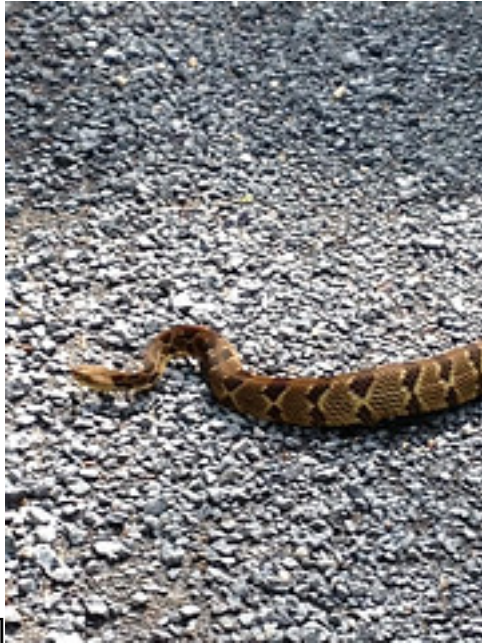

Subject: : Fly Fishing Locations

Topic: : Michaux State Forest

Re: Michaux State Forest

Author: : cvlimestoner

Date: : 2013/6/12 13:07:02

URL:

[img align=right width=300] [img]

Saw this guy on Birch Run Rd between Birch Run and Pine Run. There was another dead in the road about 50 yds away. be careful out there!