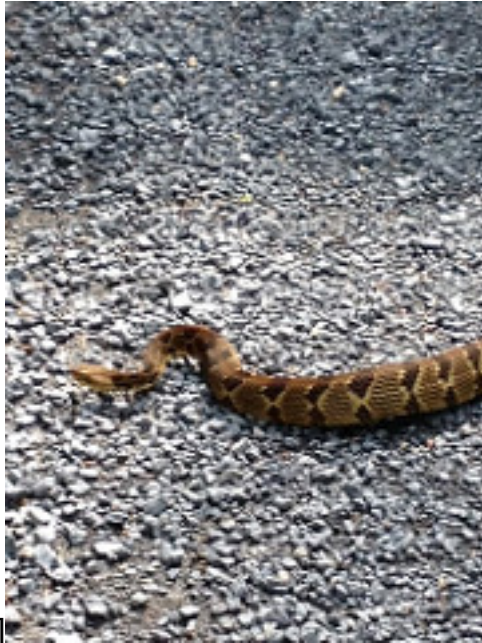

Subject: : Fly Fishing Locations

Topic: : Michaux State Forest

Re: Michaux State Forest

Author: : cvlimestoner

Date: : 2013/6/12 13:07:02

URL:

[img align=right width=300] [img]

Saw this guy on Birch Run Rd between Birch Run and Pine Run. There was another dead in the road about 50 yds away. be careful out there!