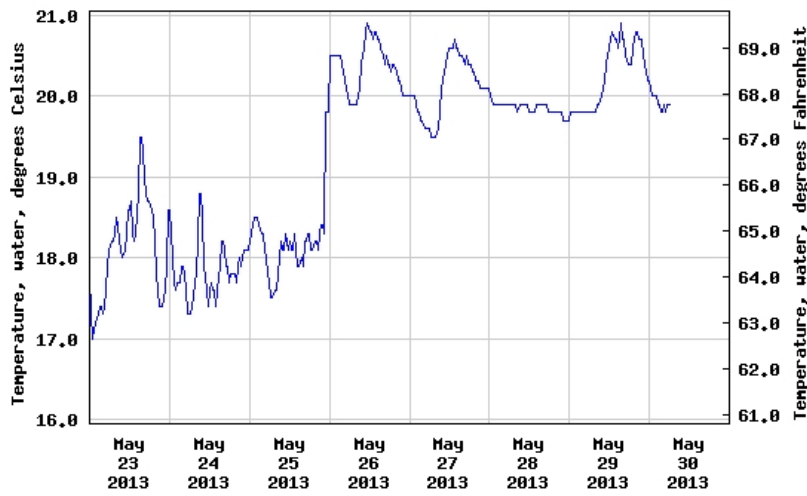

Subject: : Fly Fishing Locations

Topic: : Tully Water Temp

Re: Tully Water Temp

Author: : afishinado

Date: : 2013/5/30 6:39:00

URL:

Likely switched to top release, as Pcray posted.

Attach file:

tully temp.JPG (97.30 KB)

USGS 01470960 Tulpehocken Cr at Blue Marsh Damsite near Reading

----- Provisional Data Subject to Revision -----