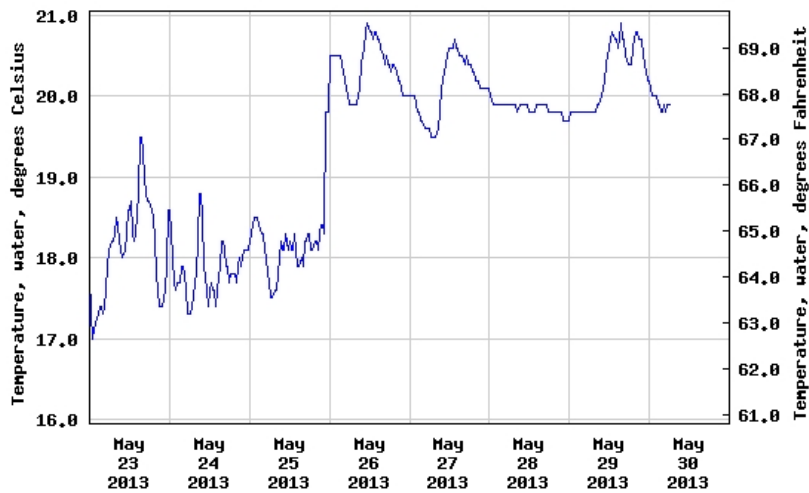

Subject: : Fly Fishing Locations

Topic: : Tully Water Temp

Re: Tully Water Temp

Author: : afishinado

Date: : 2013/5/30 6:39:00

URL:

Likely switched to top release, as Pcray posted.

Attach file:

tully temp.JPG (97.30 KB)

USGS 01470960 Tulpehocken Cr at Blue Marsh Damsite near Reading

----- Provisional Data Subject to Revision -----