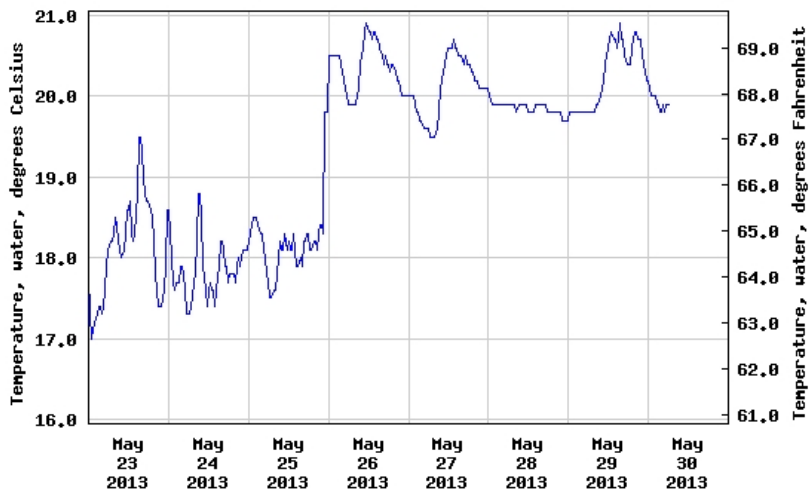

Subject: : Fly Fishing Locations

Topic: : Tully Water Temp

Re: Tully Water Temp

Author: : afishinado

Date: : 2013/5/30 6:39:00

URL:

Likely switched to top release, as Pcray posted.

Attach file:

tully temp.JPG (97.30 KB)

USGS 01470960 Tulpehocken Cr at Blue Marsh Damsite near Reading

----- Provisional Data Subject to Revision -----