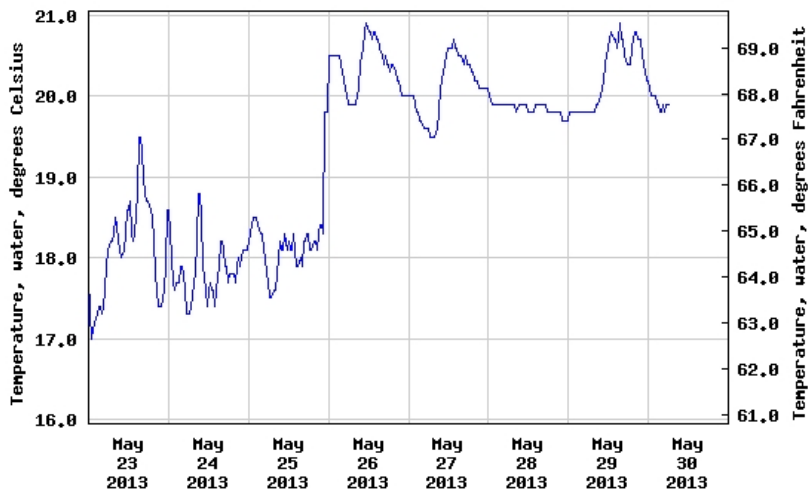

Subject: : Fly Fishing Locations

Topic: : Tully Water Temp

Re: Tully Water Temp

Author: : afishinado

Date: : 2013/5/30 6:39:00

URL:

Likely switched to top release, as Pcray posted.

Attach file:

tully temp.JPG (97.30 KB)

USGS 01470960 Tulpehocken Cr at Blue Marsh Damsite near Reading

----- Provisional Data Subject to Revision -----