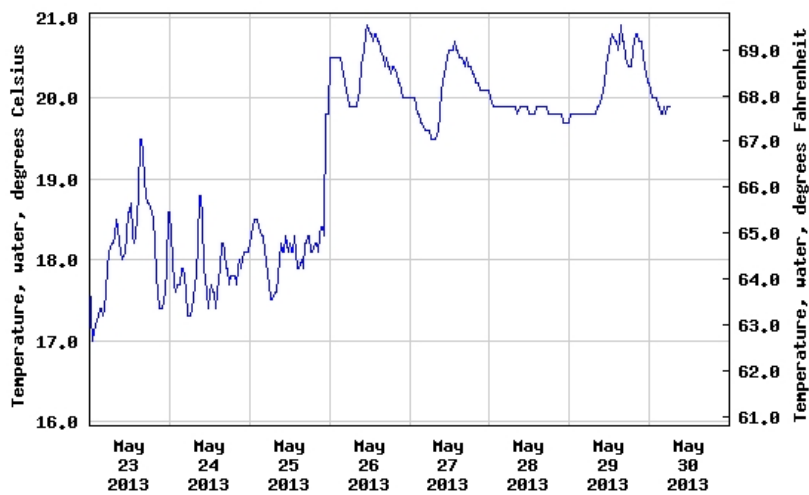

Subject: : Fly Fishing Locations

Topic: : Tully Water Temp

Re: Tully Water Temp

Author: : afishinado

Date: : 2013/5/30 6:39:00

URL:

Likely switched to top release, as Pcray posted.

Attach file:

 tully temp.JPG (97.30 KB)

USGS 01470960 Tulpehocken Cr at Blue Marsh Damsite near Reading

----- Provisional Data Subject to Revision -----