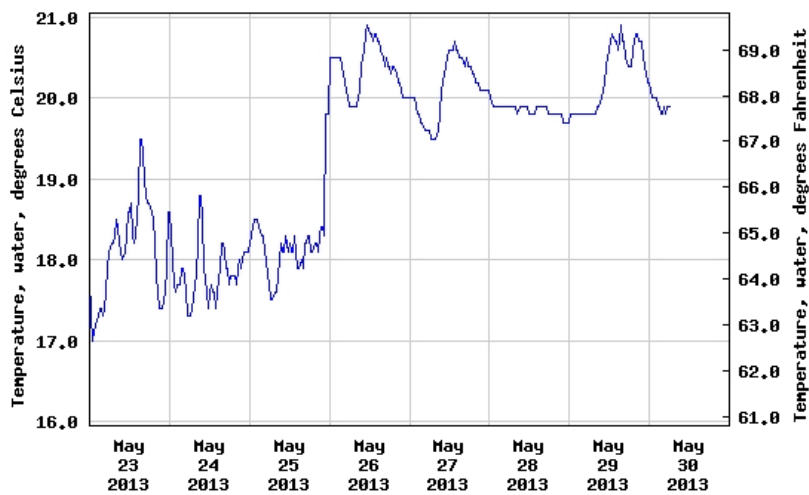

Subject: : Fly Fishing Locations

Topic: : Tully Water Temp

Re: Tully Water Temp

Author: : afishinado

Date: : 2013/5/30 6:39:00

URL:

Likely switched to top release, as Pcray posted.

Attach file:

tully temp.JPG (97.30 KB)

USGS 01470960 Tulpehocken Cr at Blue Marsh Damsite near Reading

----- Provisional Data Subject to Revision -----