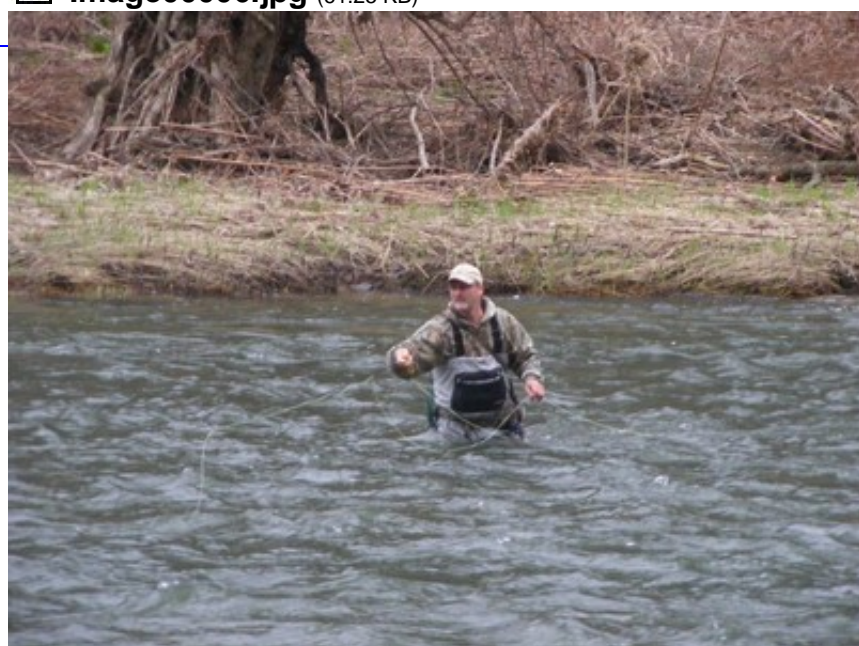

Subject: : Fly Fishing Locations

Topic: : Pine creek

Pine creek

Author: : sandfly

Date: : 2013/4/19 11:01:33

URL:

Went down to the DLHALO to test a new head for the switch rod 10'8" 6wt. saw these 2 guys floating and wading and took a few pics. They were doing good on stonefly nymphs under a indicater. threw over 100' with the new setup i made.

Attach file:

 **Image00003.jpg** (64.74 KB)

 **Image00004.jpg** (65.03 KB)

 Image00006.jpg (61.25 KB)

 Image00007.jpg (55.63 KB)

 Image00010.jpg (55.16 KB)