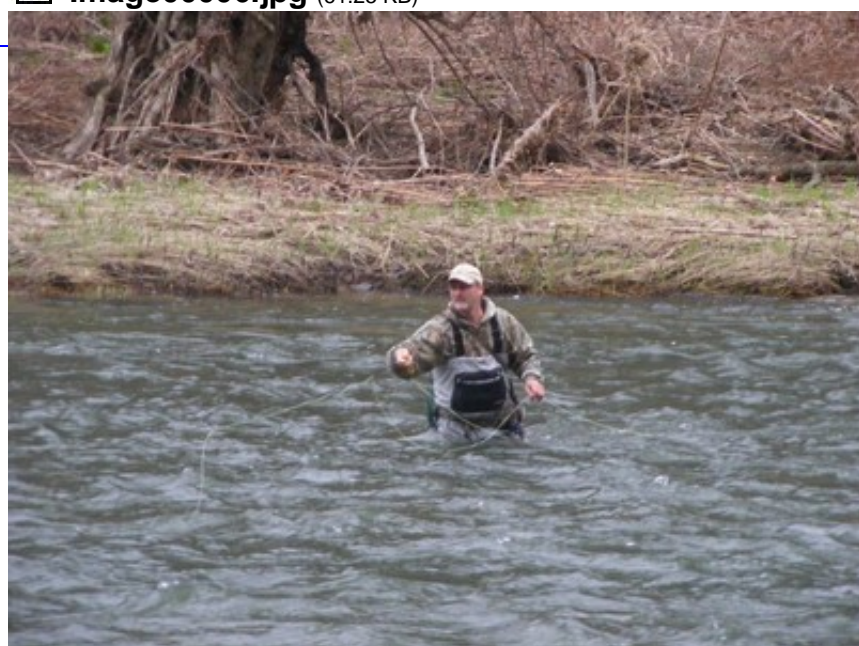

Subject: : Fly Fishing Locations

Topic: : Pine creek

Pine creek

Author: : sandfly

Date: : 2013/4/19 11:01:33

URL:

Went down to the DLHALO to test a new head for the switch rod 10'8" 6wt. saw these 2 guys floating and wading and took a few pics. They were doing good on stonefly nymphs under a indicater. threw over 100' with the new setup i made.

**Attach file:**

---

 **Image00003.jpg** (64.74 KB)

 **Image00004.jpg** (65.03 KB)

 Image00006.jpg (61.25 KB)

 Image00007.jpg (55.63 KB)

 Image00010.jpg (55.16 KB)