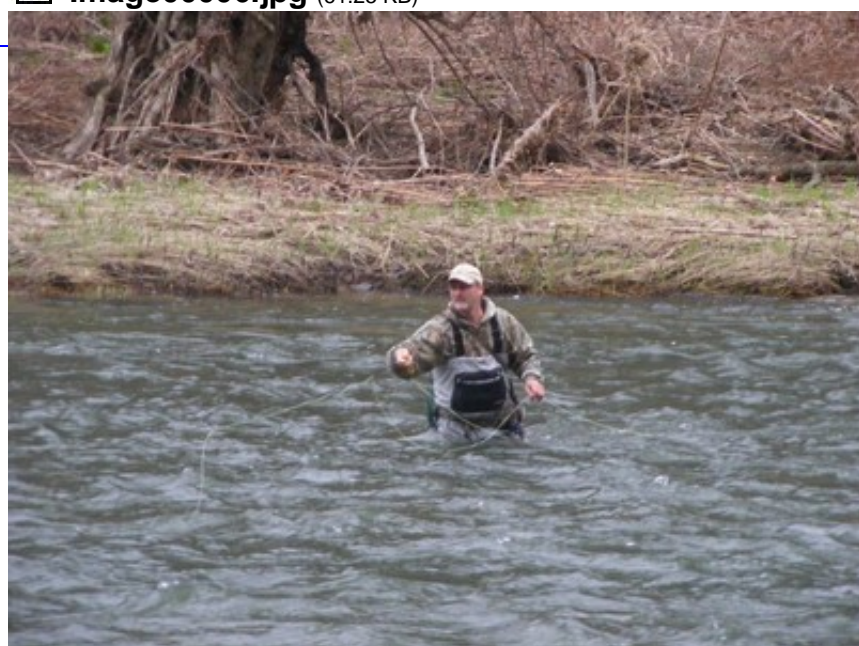

Subject: : Fly Fishing Locations

Topic: : Pine creek

Pine creek

Author: : sandfly

Date: : 2013/4/19 11:01:33

URL:

Went down to the DLHALO to test a new head for the switch rod 10'8" 6wt. saw these 2 guys floating and wading and took a few pics. They were doing good on stonefly nymphs under a indicater. threw over 100' with the new setup i made.

Attach file:

---

 **Image00003.jpg** (64.74 KB)

 **Image00004.jpg** (65.03 KB)

 Image00006.jpg (61.25 KB)

 Image00007.jpg (55.63 KB)

 Image00010.jpg (55.16 KB)