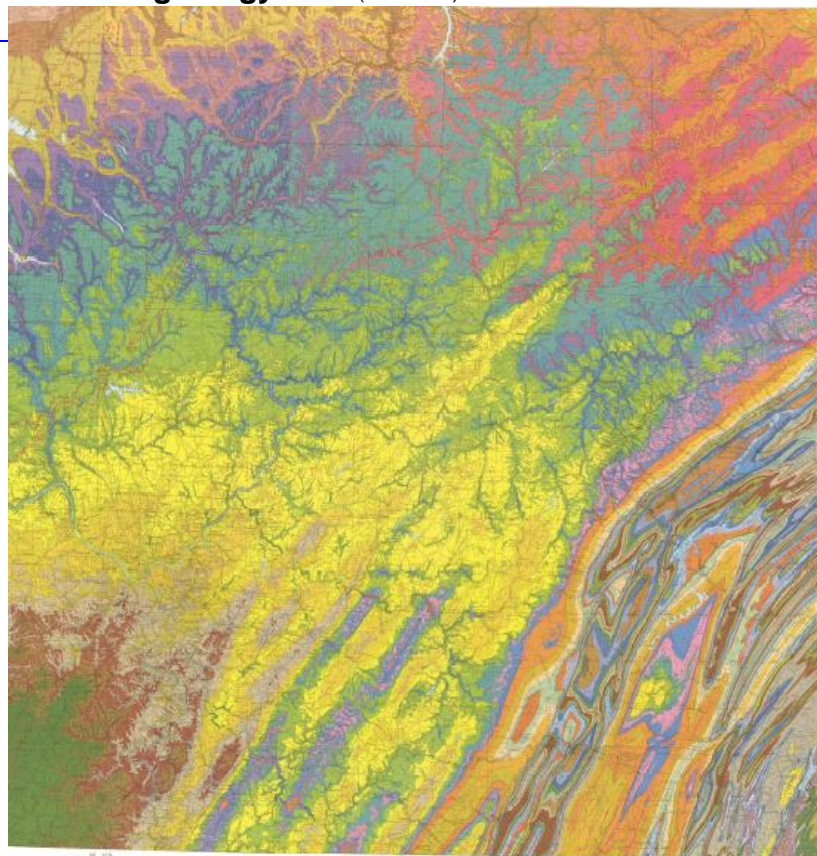

---

Subject: : Fly Fishing Locations

Topic: : Spring Creek Allegheny NF Fishing Info

Re: Spring Creek Allegheny NF Fishing Info

Author: : pcray1231

Date: : 2013/3/1 9:53:49

URL:

It's a little more difficult at this zoom level. Too far out to make judgements on individual streams, too close in to judge broad areas. But looking at the below, very broad view, it's very hard to argue that geology (rock type) doesn't play a huge part.

**Attach file:**

---

 **WPA geology.JPG** (77.92 KB)

 **WPA wild trout.JPG** (112.30 KB)