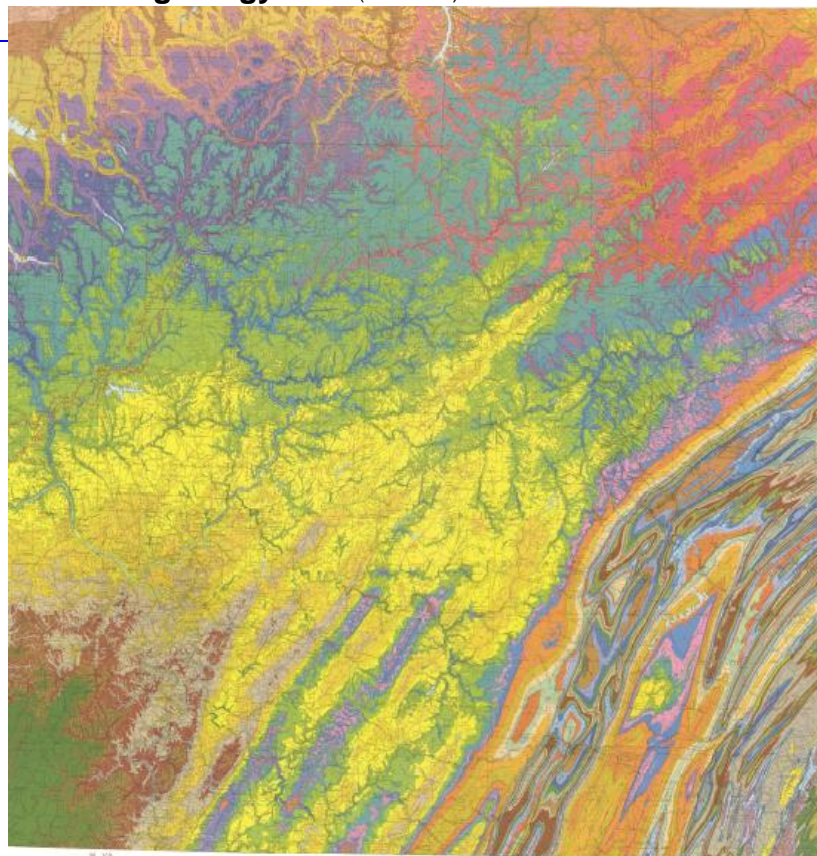

Subject: : Fly Fishing Locations

Topic: : Spring Creek Allegheny NF Fishing Info

Re: Spring Creek Allegheny NF Fishing Info

Author: : pcray1231

Date: : 2013/3/1 9:53:49

URL:

It's a little more difficult at this zoom level. Too far out to make judgements on individual streams, too close in to judge broad areas. But looking at the below, very broad view, it's very hard to argue that geology (rock type) doesn't play a huge part.

**Attach file:**

---

 **WPA geology.JPG** (77.92 KB)

 **WPA wild trout.JPG** (112.30 KB)