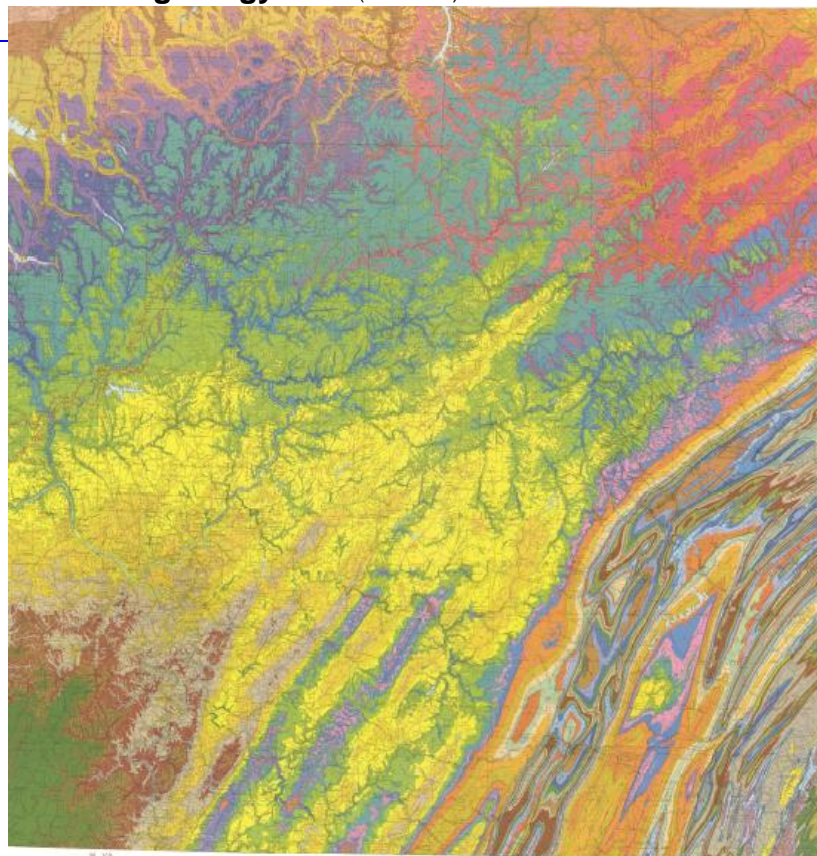

Subject: : Fly Fishing Locations

Topic: : Spring Creek Allegheny NF Fishing Info

Re: Spring Creek Allegheny NF Fishing Info

Author: : pcray1231

Date: : 2013/3/1 9:53:49

URL:

It's a little more difficult at this zoom level. Too far out to make judgements on individual streams, too close in to judge broad areas. But looking at the below, very broad view, it's very hard to argue that geology (rock type) doesn't play a huge part.

Attach file:

 **WPA geology.JPG** (77.92 KB)

 **WPA wild trout.JPG** (112.30 KB)