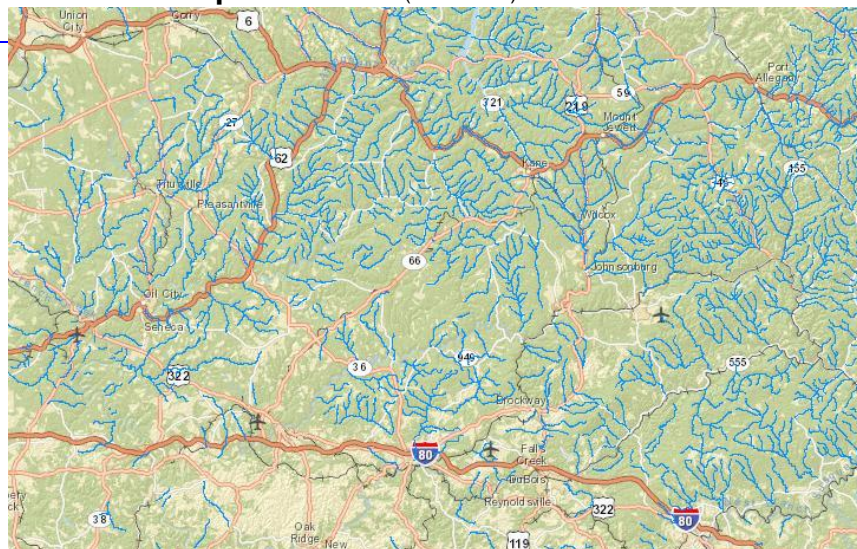

---

Subject: : Fly Fishing Locations

Topic: : Spring Creek Allegheny NF Fishing Info

Re: Spring Creek Allegheny NF Fishing Info

Author: : pcray1231

Date: : 2013/2/27 13:36:41

URL:

Natural repro list, and then a rough outline of the areas that I would consider to be anomalously weak.

Attach file:

 **natural repro list.JPG** (125.05 KB)

 **weak areas.JPG** (131.77 KB)