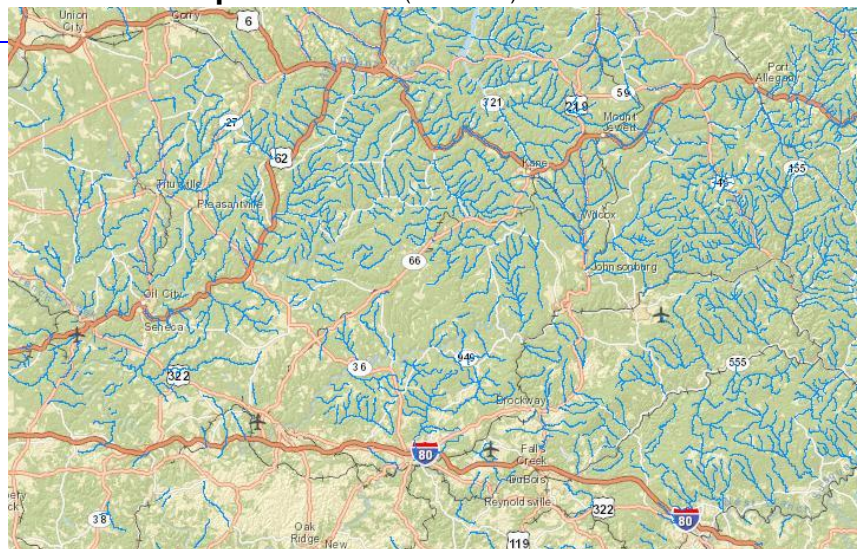


Subject: : Fly Fishing Locations

Topic: : Spring Creek Allegheny NF Fishing Info

Re: Spring Creek Allegheny NF Fishing Info

Author: : pcray1231

Date: : 2013/2/27 13:36:41

URL:

Natural repro list, and then a rough outline of the areas that I would consider to be anomalously weak.

Attach file:

 **natural repro list.JPG** (125.05 KB)

 **weak areas.JPG** (131.77 KB)