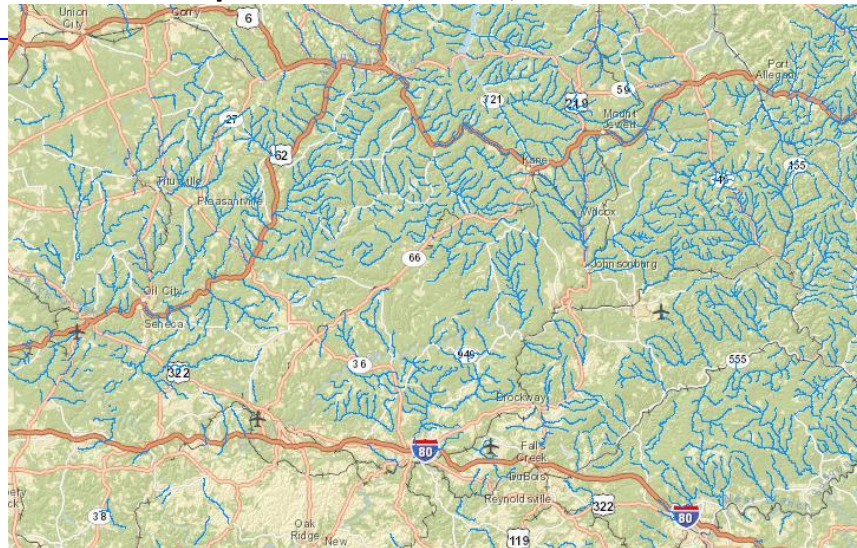


Subject: : Fly Fishing Locations

Topic: : Spring Creek Allegheny NF Fishing Info

Re: Spring Creek Allegheny NF Fishing Info

Author: : pcray1231

Date: : 2013/2/27 13:36:41

URL:

Natural repro list, and then a rough outline of the areas that I would consider to be anomalously weak.

Attach file:

 **natural repro list.JPG** (125.05 KB)

 **weak areas.JPG** (131.77 KB)