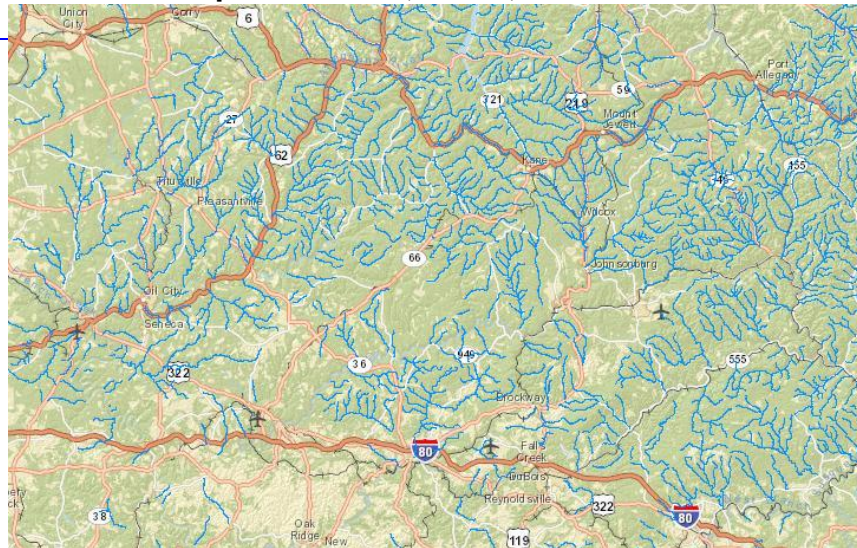

---

Subject: : Fly Fishing Locations

Topic: : Spring Creek Allegheny NF Fishing Info

Re: Spring Creek Allegheny NF Fishing Info

Author: : pcray1231

Date: : 2013/2/27 13:36:41

URL:

Natural repro list, and then a rough outline of the areas that I would consider to be anomalously weak.

**Attach file:**

 **natural repro list.JPG** (125.05 KB)

 **weak areas.JPG** (131.77 KB)