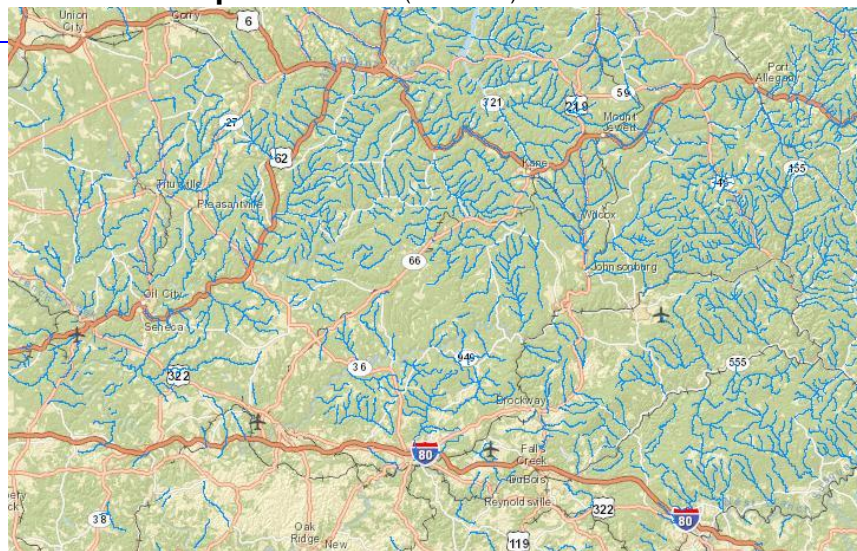

---

Subject: : Fly Fishing Locations

Topic: : Spring Creek Allegheny NF Fishing Info

Re: Spring Creek Allegheny NF Fishing Info

Author: : pcray1231

Date: : 2013/2/27 13:36:41

URL:

Natural repro list, and then a rough outline of the areas that I would consider to be anomalously weak.

Attach file:

 **natural repro list.JPG** (125.05 KB)

 **weak areas.JPG** (131.77 KB)