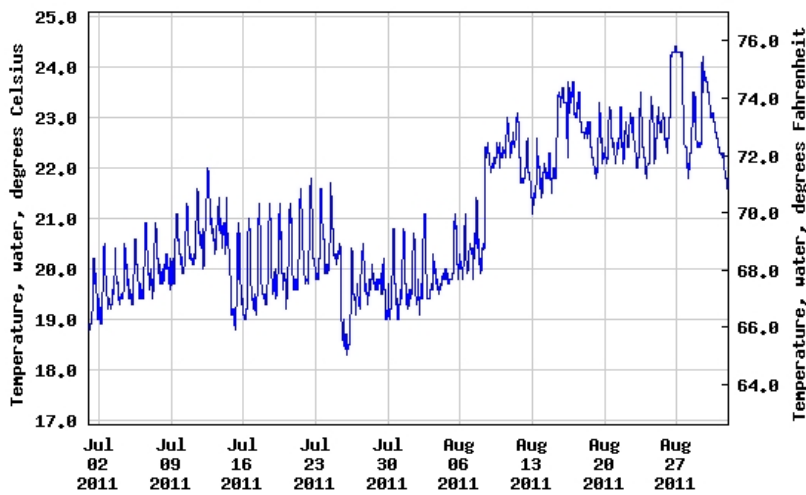

Subject: : Stream Reports

Topic: : Tulpehocken Creek, Berks County?, 7/3/2012

Re: Tulpehocken Creek, Berks County?, 7/3/2012

Author: : afishinado

Date: : 2012/8/7 8:10:07

URL:

It happened right around this date last year.

Attach file:

 **USGS.01470960.03.00010..20110701.20110831..0..JPG** (120.12 KB)

USGS 01470960 Tulpehocken Cr at Blue Marsh Dansite near Reading

---- Provisional Data Subject to Revision ----