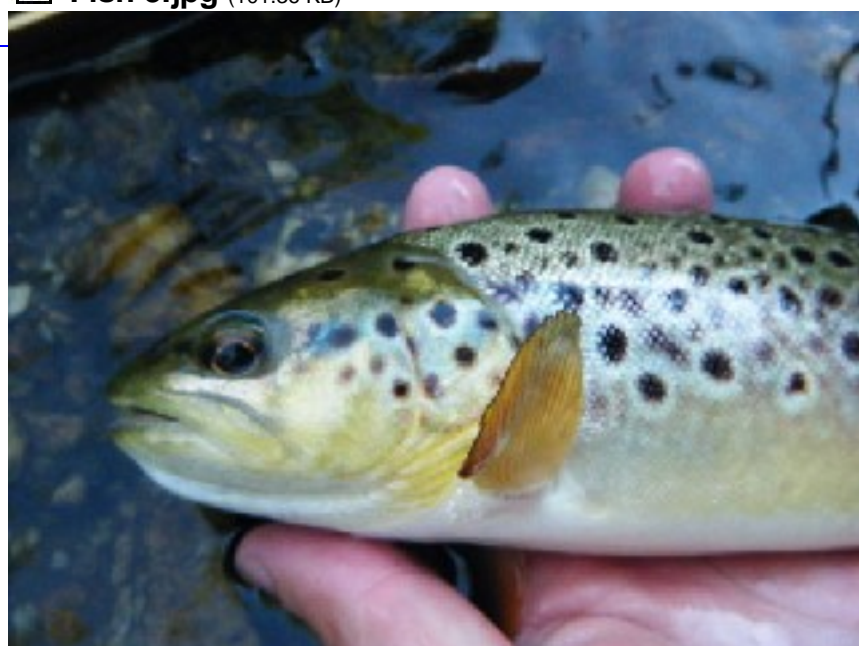

Subject: : Stream Reports

Topic: : Yellow Breeches, Cumberland County, 7/27/11

Yellow Breeches, Cumberland County, 7/27/11

Author: : klingy

Date: : 2011/7/27 14:42:26

URL:

Fished a cold section of the Breeches (Not Allenberry) this morning from 6:00-11:00. Water temp didn't top 63. Trikes coming off, but fish really weren't moving on them. Ended up with 10 on hoppers and nymphs. Great morning!

Attach file:

 **Fish 1.jpg** (129.46 KB)

 **Fish 2.jpg** (152.17 KB)

 Fish 3.jpg (101.36 KB)

 Fish 4.jpg (128.71 KB)

 **Fish 5-1.jpg** (145.24 KB)

 **Fish 5-2.jpg** (128.15 KB)

 Fish 6.jpg (143.38 KB)