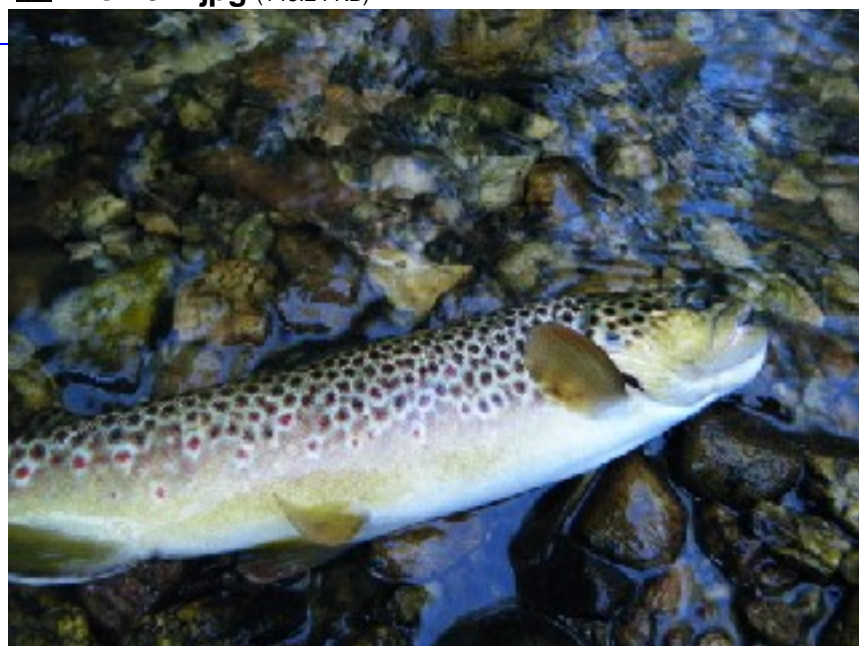

Subject: : Stream Reports

Topic: : Yellow Breeches, Cumberland County, 7/27/11

Yellow Breeches, Cumberland County, 7/27/11

Author: : klingy

Date: : 2011/7/27 14:42:26

URL:

Fished a cold section of the Breeches (Not Allenberry) this morning from 6:00-11:00. Water temp didn't top 63. Trikes coming off, but fish really weren't moving on them. Ended up with 10 on hoppers and nymphs. Great morning!

Attach file:

 **Fish 1.jpg** (129.46 KB)

 **Fish 2.jpg** (152.17 KB)

 Fish 3.jpg (101.36 KB)

 Fish 4.jpg (128.71 KB)

 **Fish 5-1.jpg** (145.24 KB)

 **Fish 5-2.jpg** (128.15 KB)

 Fish 6.jpg (143.38 KB)