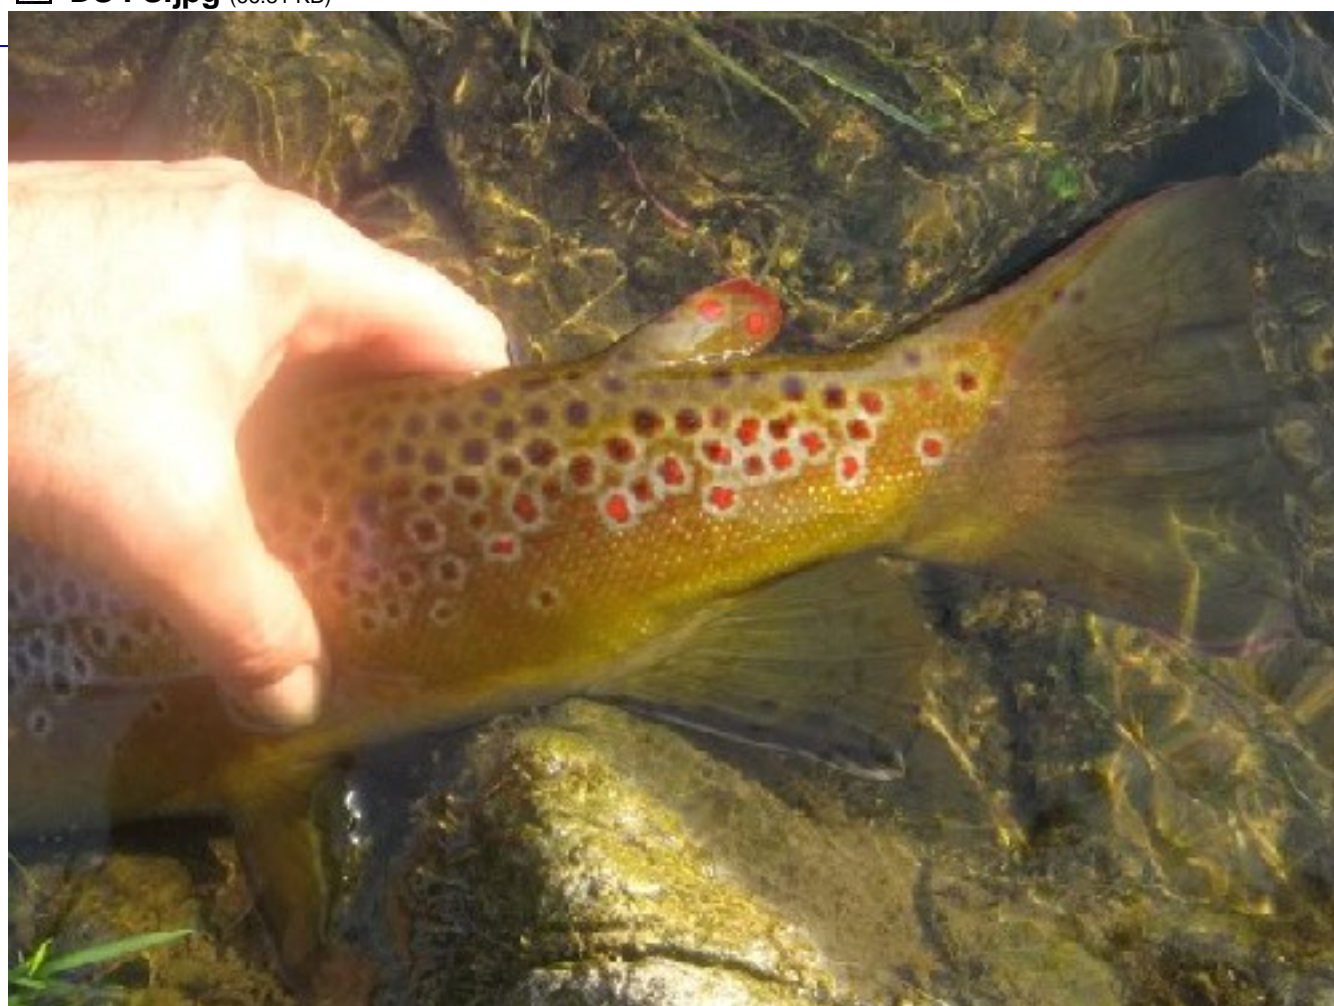

JW Brown09.jpg (38.50 KB)