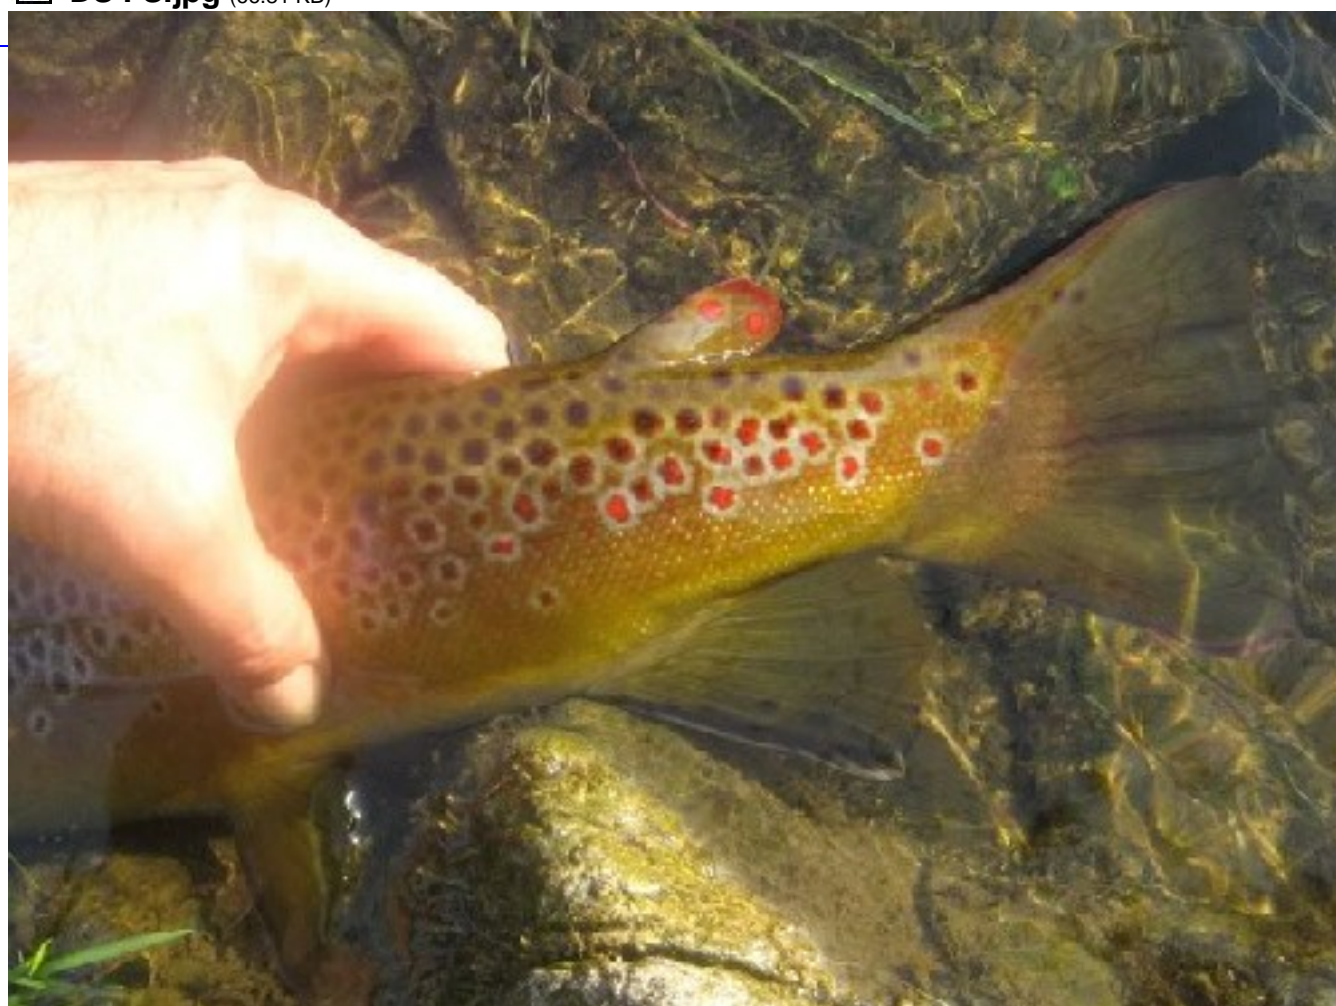

JW Brown09.jpg (38.50 KB)