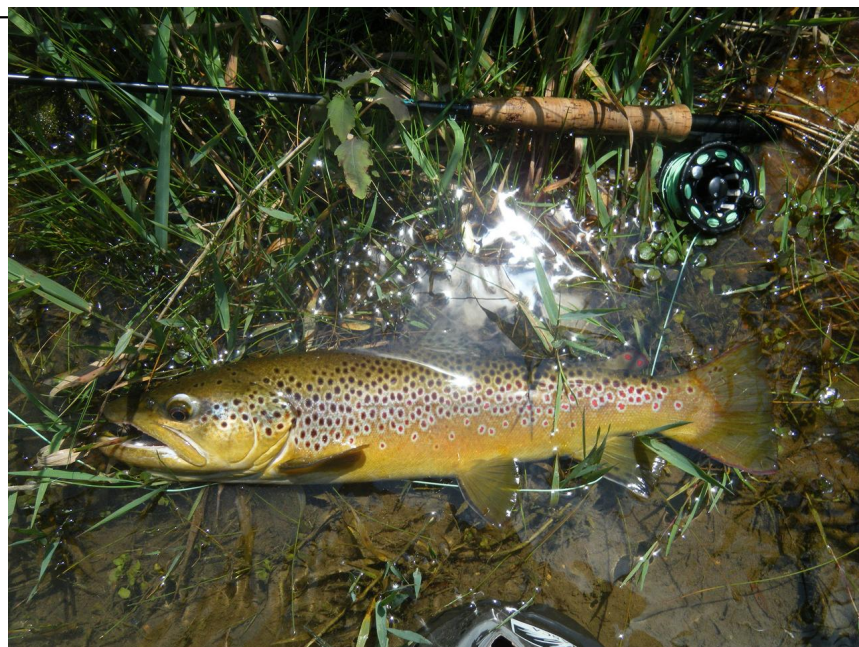

DS FS.jpg (66.81 KB)